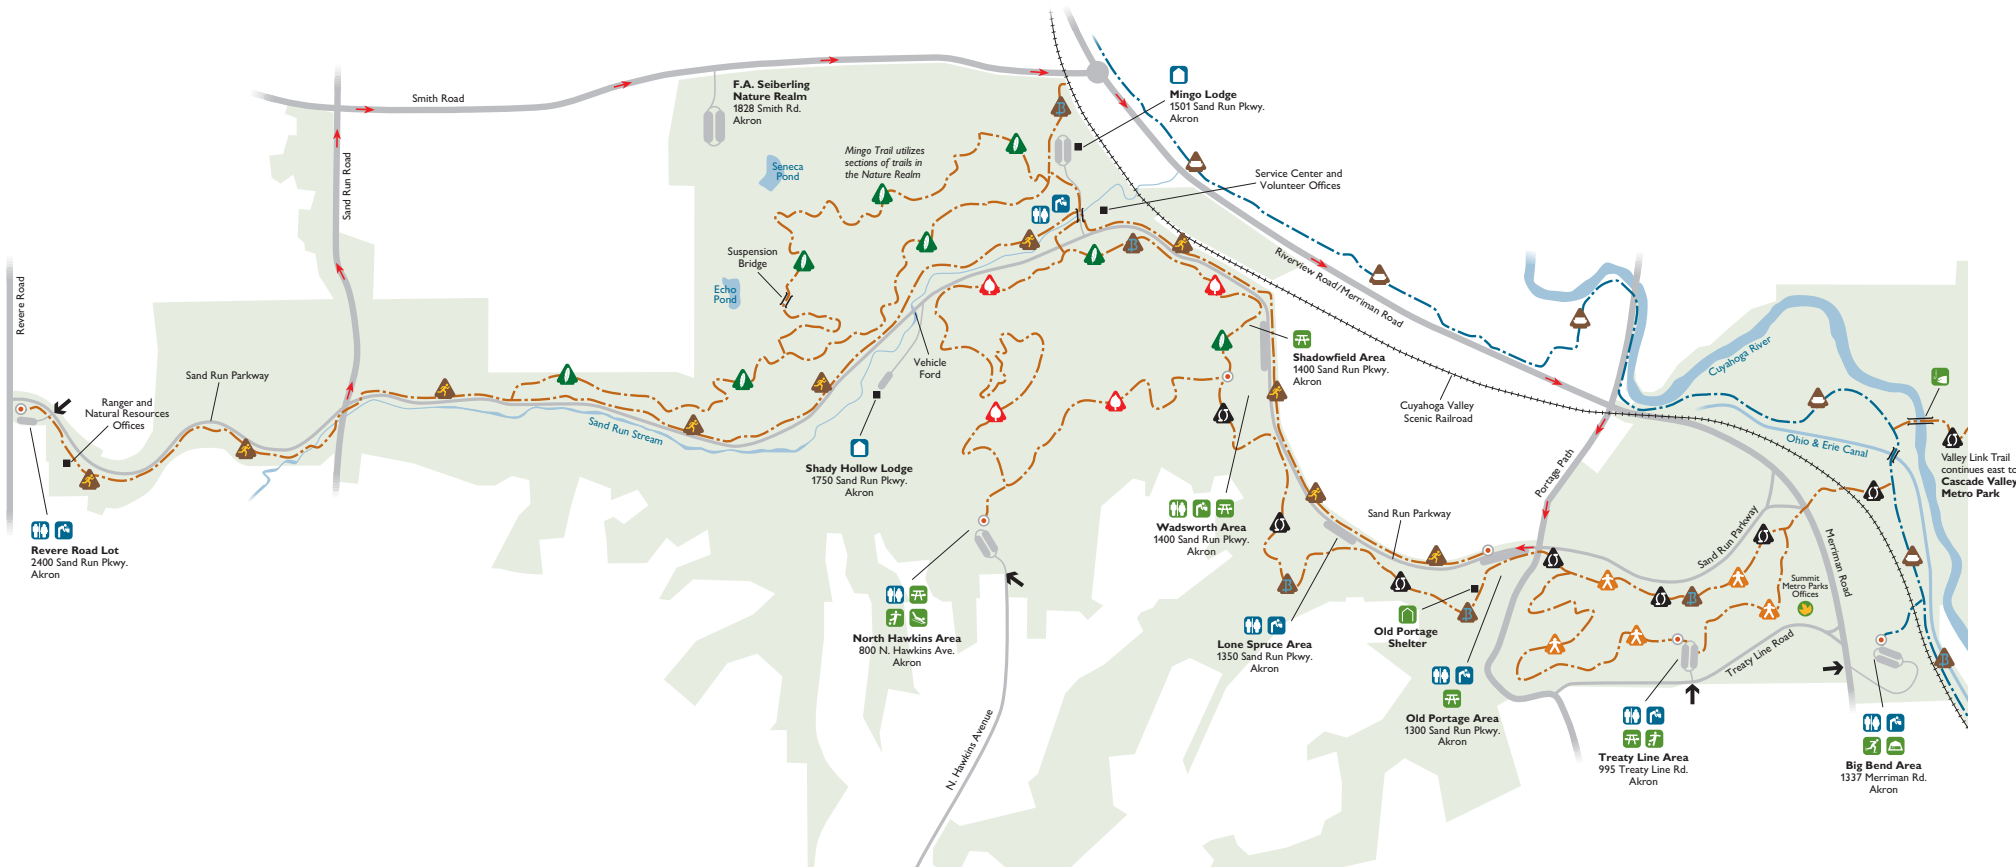

SAND RUN METRO PARK

- Trailhead
- Trail
- Water
- Park Land
- Road/Parking
- Park Entrance
- Detour**
(if the parkway is closed)

- Buckeye Trail**
Statewide: Difficult
- Dogwood Trail**
1.9 miles: Difficult
- Mingo Trail**
3.0 miles: Difficult
- Ohio & Erie Canal Towpath Trail**
41 miles in Summit County

- Parcours Trail**
1.4 miles: Difficult
- Parkway Jogging Trail**
6.0 miles: Moderate
- Valley Link Trail**
5.6 miles: Moderate

Note: distances are round-trip

- Restrooms
- Drinking Water
- Enclosed Lodge
- Open-air Shelter
- Picnic Sites
- Soccer
- Ice Skating
- Sledding
- Fishing
- Camping
- Amenities in blue indicate accessibility